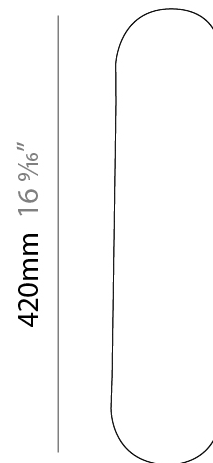

PROJECT
TYPE
SPECIFIER
QUANTITY
DATE

HELIOS SURFACE

D62029-

base number   Finish
Options

1. To build a product code in our configurator select the specify button on the base model # product page
2. To build a manual product code on this datasheet choose from the options listed below in blue font and add the suffix to the base model #

GENERAL

Series: Helios
Partner: Linea Zero
Division: Design
Installation: Surface
Product Type: Ceiling Surface
Mounting Location: Ceiling
Light Distribution: Direct / Indirect

PHYSICAL

Shape: Cylinder
Length (mm): 110
Length (in): 4 ⁵/₁₆
Width (mm): 90
Width (in): 3 ⁹/₁₆
Height (mm): 420
Height (in): 16 ⁷/₁₆
Diffuser: Polilux™ Shade - See Finish Options
Fixture Finish: WHI / BLK / PBL / POR / PGN / COP / NGD / PKM / SIL
Fixture Material: Polilux™/ Metal holder
Primary Material: Non-Static Polilux

ELECTRICAL

Number of Lamps: 2
Lamp Type: LED Retrofit
Bulb Included: Bulb Not Included
Max. Wattage Per Lamp (W): 7
Lamp Base: E26
Input Voltage (V): 120
Upon Request: 277Vac / GU24

LED

OPTICAL

RATINGS AND CERTIFICATIONS

Certified By: Certified for North American Standards
IP rating: IP20